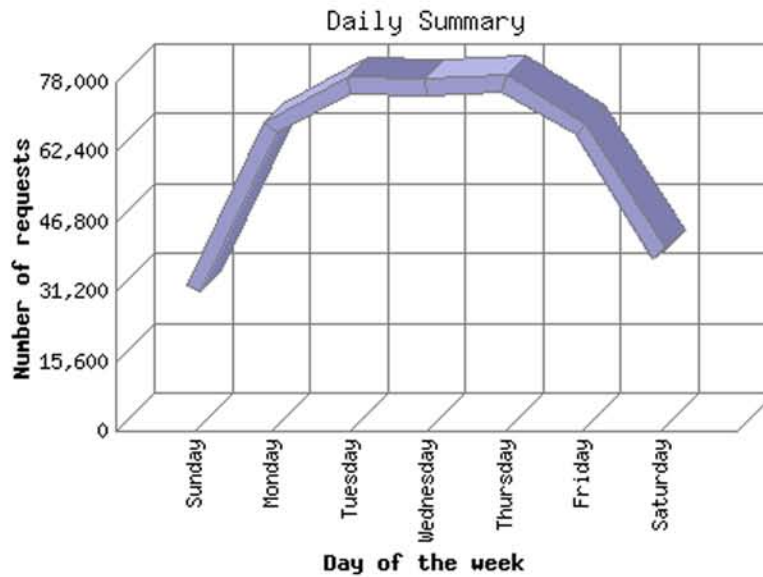

## Daily Report

(Summary of when traffic is the highest)

Day of the week		Number of requests	Number of page requests
1.	Sunday	31,831	2,602
2.	Monday	67,541	4,351
3.	Tuesday	77,236	4,813
4.	Wednesday	76,570	4,792
5.	Thursday	77,490	5,097
6.	Friday	67,343	4,276
7.	Saturday	39,550	3,037
<b>Total Weekdays</b>		<b>366,180</b>	<b>23,329</b>
<b>Total Weekend</b>		<b>71,381</b>	<b>5,639</b>